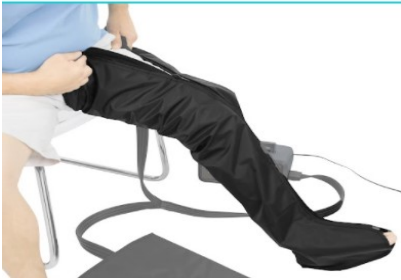

Leg Replacement Sleeve

Designed for use with the
Vive Leg Compression Pump System

Replacement Leg Compression Sleeves (for premium system)

Description

REPLACEMENT LEG CUFFS, 5' TUBING, FULL ZIPPER, LARGE W/ EXTENDER, 1 PAIR