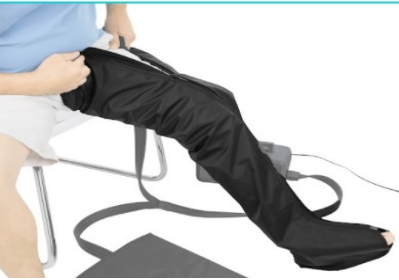

Leg Replacement Sleeve

Designed for use with the
Vive Leg Compression Pump System

Replacement Leg Compression Sleeves (for premium system)

Description

REPLACEMENT LEG CUFFS, 5" TUBING, FULL ZIPPER, LARGE W/ EXTENDER, 1 PAIR